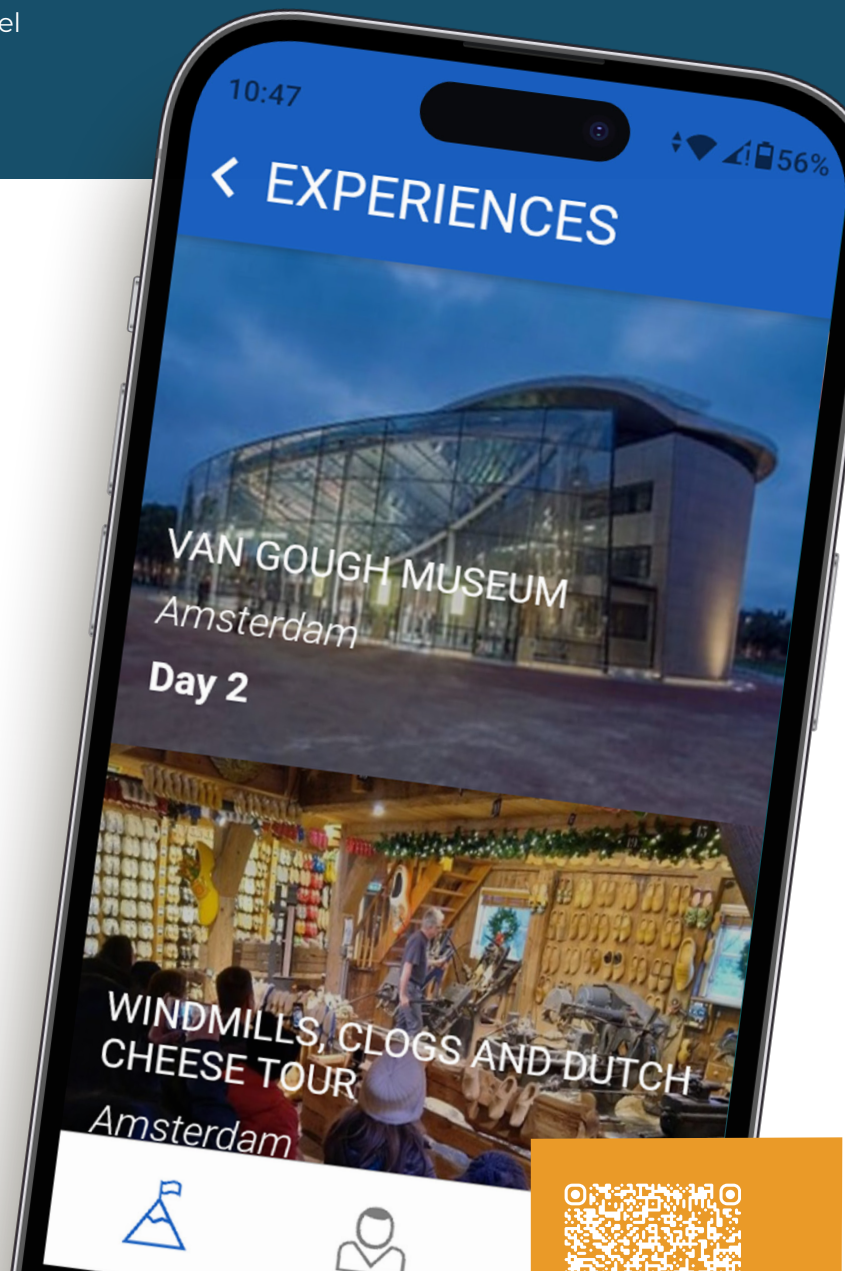

Cut Carbon Footprint

Go paperless with digital itineraries

Work Faster

Integrated with your reservations platform

Stay Connected

Communicate with clients pre, during and post travel

**30-DAY
FREE TRIAL**

IMPROVING SERVICE
For your **business**